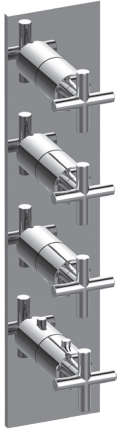

G-8059-C17E0-T

Square M-Series Valve Trim with Four Handles

Product Features

- Four metal handles
- Decorative trim plate
- To complete package, you must order rough valves

Code Compliance

- ADA

Available Finishes

- Polished Chrome
G-8059-C17E0-PC-T
- Polished Nickel
G-8059-C17E0-PN-T
- Matte Black*
G-8059-C17E0-MBK-T*
- Architectural Black*
G-8059-C17E0-BK-T*
- Architectural White*
G-8059-C17E0-WT-T*
- Steelnox Satin Nickel
G-8059-C17E0-SN-T
- Olive Bronze*
G-8059-C17E0-OB-T*
- Gunmetal*
G-8059-C17E0-GM-T*
- OR'osa PVD*
G-8059-C17E0-RG-T*
- Onyx PVD*
G-8059-C17E0-OX-T*
- Polished Brass PVD*
G-8059-C17E0-PB-T*
- Brushed Brass PVD*
G-8059-C17E0-BB-T*
- 24K Gold*
G-8059-C17E0-AU-T*
- 24K Brushed Gold*
G-8059-C17E0-BAU-T*