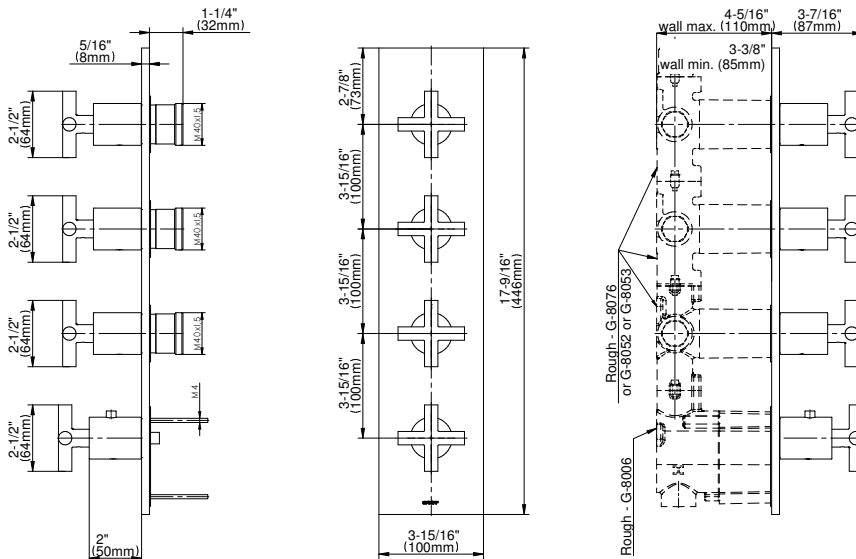

G-8059-C17E0-T

Square M-Series Valve Trim with Four Handles

Product Features

- Four metal handles
- Decorative trim plate
- To complete package, you must order rough valves

Code Compliance

- ADA

Available Finishes

- Polished Chrome
  G-8059-C17E0-PC-T
- Polished Nickel
  G-8059-C17E0-PN-T
- Matte Black*
  G-8059-C17E0-MBK-T*
- Architectural Black*
  G-8059-C17E0-BK-T*
- Architectural White*
  G-8059-C17E0-WT-T*
- Steelnox Satin Nickel
  G-8059-C17E0-SN-T
- Olive Bronze*
  G-8059-C17E0-OB-T*
- Gunmetal*
  G-8059-C17E0-GM-T*
- OR'osa PVD*
  G-8059-C17E0-RG-T*
- Onyx PVD*
  G-8059-C17E0-OX-T*
- Polished Brass PVD*
  G-8059-C17E0-PB-T*
- Brushed Brass PVD*
  G-8059-C17E0-BB-T*
- 24K Gold*
  G-8059-C17E0-AU-T*
- 24K Brushed Gold*
  G-8059-C17E0-BAU-T*

* Special order finish- call for availability

Warranty

- Limited lifetime warranty

For complete warranty information go to <https://www.graff-designs.com/en/info/faqs>